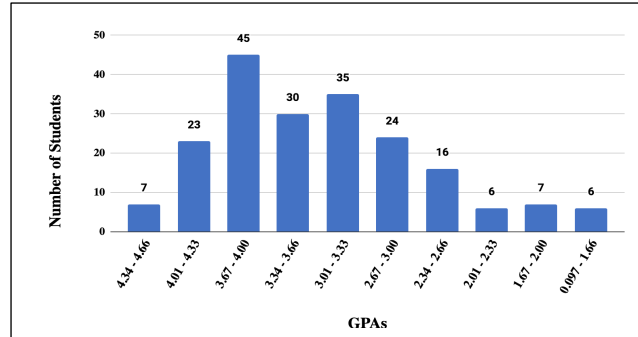

Phone: 203-938-2508 CEEB Code: 070638 Fax: 203-938-9602

<http://www.joelbarlowps.org>

Assistant Superintendent, Head of School: Mario J. Almeida, Ed.D.

Director of School Counseling: Paula Panos: Ext. 1519 or ppanos@er9.org

Counselors:

Mary Atkinson: Ext. 1517 or matkinson@er9.org

Henry DelAngelo: Ext. 1508 or hdelangelo@er9.org

Liz Gold: Ext. 1572 or lgold@er9.org

Jennifer Ramirez: Ext. 1514 or jramirez@er9.org

Scott Reimold: Ext. 1515 or sreimold@er9.org

School and Community Serving the bucolic, suburban towns of Easton and Redding in Connecticut, Joel Barlow High School is distinguished for its ability to attain high standards while integrating complex thinking, promoting communication, and building community.

Of the eighty-seven faculty members, three hold doctorates, forty-three hold 6th year certificates or equivalent, thirty-nine have master's degrees, and two baccalaureates.

Graduation Requirements:

Humanities: 18
STEM: 18
Wellness: 5
World Language: 2
Mastery Based Assessment: 2
Electives: 5

Total Credits: 50

Grading Scale

Grade	Normal	Honors & AP Value
A	4.0	5.0
A-	3.7	4.7
B+	3.3	4.3
B	3.0	4.0
B-	2.7	3.7
C+	2.3	2.3
C	2.0	2.0
C-	1.7	1.7
D+	1.3	1.3
D	1.0	1.0
D-	.7	.7

Students are unranked. All courses are included in GPA. Only grades of A and B in Honors and AP courses are weighted.

Class of 2023 6th Semester Cumulative GPA (weighted)
Total Number of Students: 200

Class of:	2022	2021
Four-year college	85%	83%
Two-year college	3%	4%
Other full-time	1%	4%
Total full-time	89%	91%
NMSQT Semifinalist /finalist	2	0
NMSQT Commended	6	10
SAT ERW	569	614
SAT Math	551	596
#ACT Tested	13	19
Composite	25.2	28.5
English	24.7	29.5
Math	22.9	26.5
Reading	27.6	29.9
Science	24.9	27.1

AP PROFILE

*Only Juniors and Seniors may take AP Courses

# AP Course	16
# AP Students	208
#AP Exams	394
Scored 3 or higher	79%
2 or more AP tests	56%

AP Exams are Required

#AP Course Taken as a:	1	2	3	4	5	6
Junior	35	38	10	3	0	0
Senior	57	30	22	9	3	1

Class of 2023 Junior Writing Portfolio Scores

Commendable Scores 5 to 6	19%
Effective Scores 4 to 4.5	78%
Complete Scores 2 to 3.5	3%

Academic Standouts

- All seniors orally defend a major synthesis paper in their English 4 class
- All juniors write a comprehensive US History research paper and submit a Junior Writing Portfolio
- All freshman write a Lens paper
- All students participate in grade level oratorical competitions
- Dual enrollment and independent study opportunities
- 51% of juniors and seniors take AP courses
- 63% of seniors took Honors/AP Courses

Athletic and Extra-Curricular Standouts

- Michael's Cup - CIAC recognition for sportsmanship
- 62% participant in athletics
- School-wide initiative in Social Emotional Learning
- Approximately 70 students are trained in Youth Mental Health First Aid
- All students are expected to participate in weekly clubs and activities during the school day.

COVID-19 Changes to Grade Reporting 2019-2020

- Q3 and Q4 combined for a spring semester grade
- Student option to receive P/F grade for spring semester
- Students enrolled in a full-year course: P/F option for spring
  Final grade calculated using grades from Q1, Q2 and the mid-term exam
- Final exams cancelled
- "P" is not factored in to the cumulative GPA

Advanced Placement and Honors Courses

English	History/Social Studies	World Languages	Math	Science	Fine and Applied Arts
AP Language AP Literature	AP US History AP Psychology H Anthro H Madman as Hero	AP Spanish AP French H French V H Latin III, IV, V H Spanish V	AP Calc (AB) AP Calc (BC) AP Statistics AP Computer Science AP Computer Science Principles H Geometry H Algebra II H Pre-Calc	AP Biology AP Chemistry AP Environ Science AP Physics H Biology H Chemistry H Intro Med Care w/EMT cert	AP Art AP Music Theory H Chamber Singers