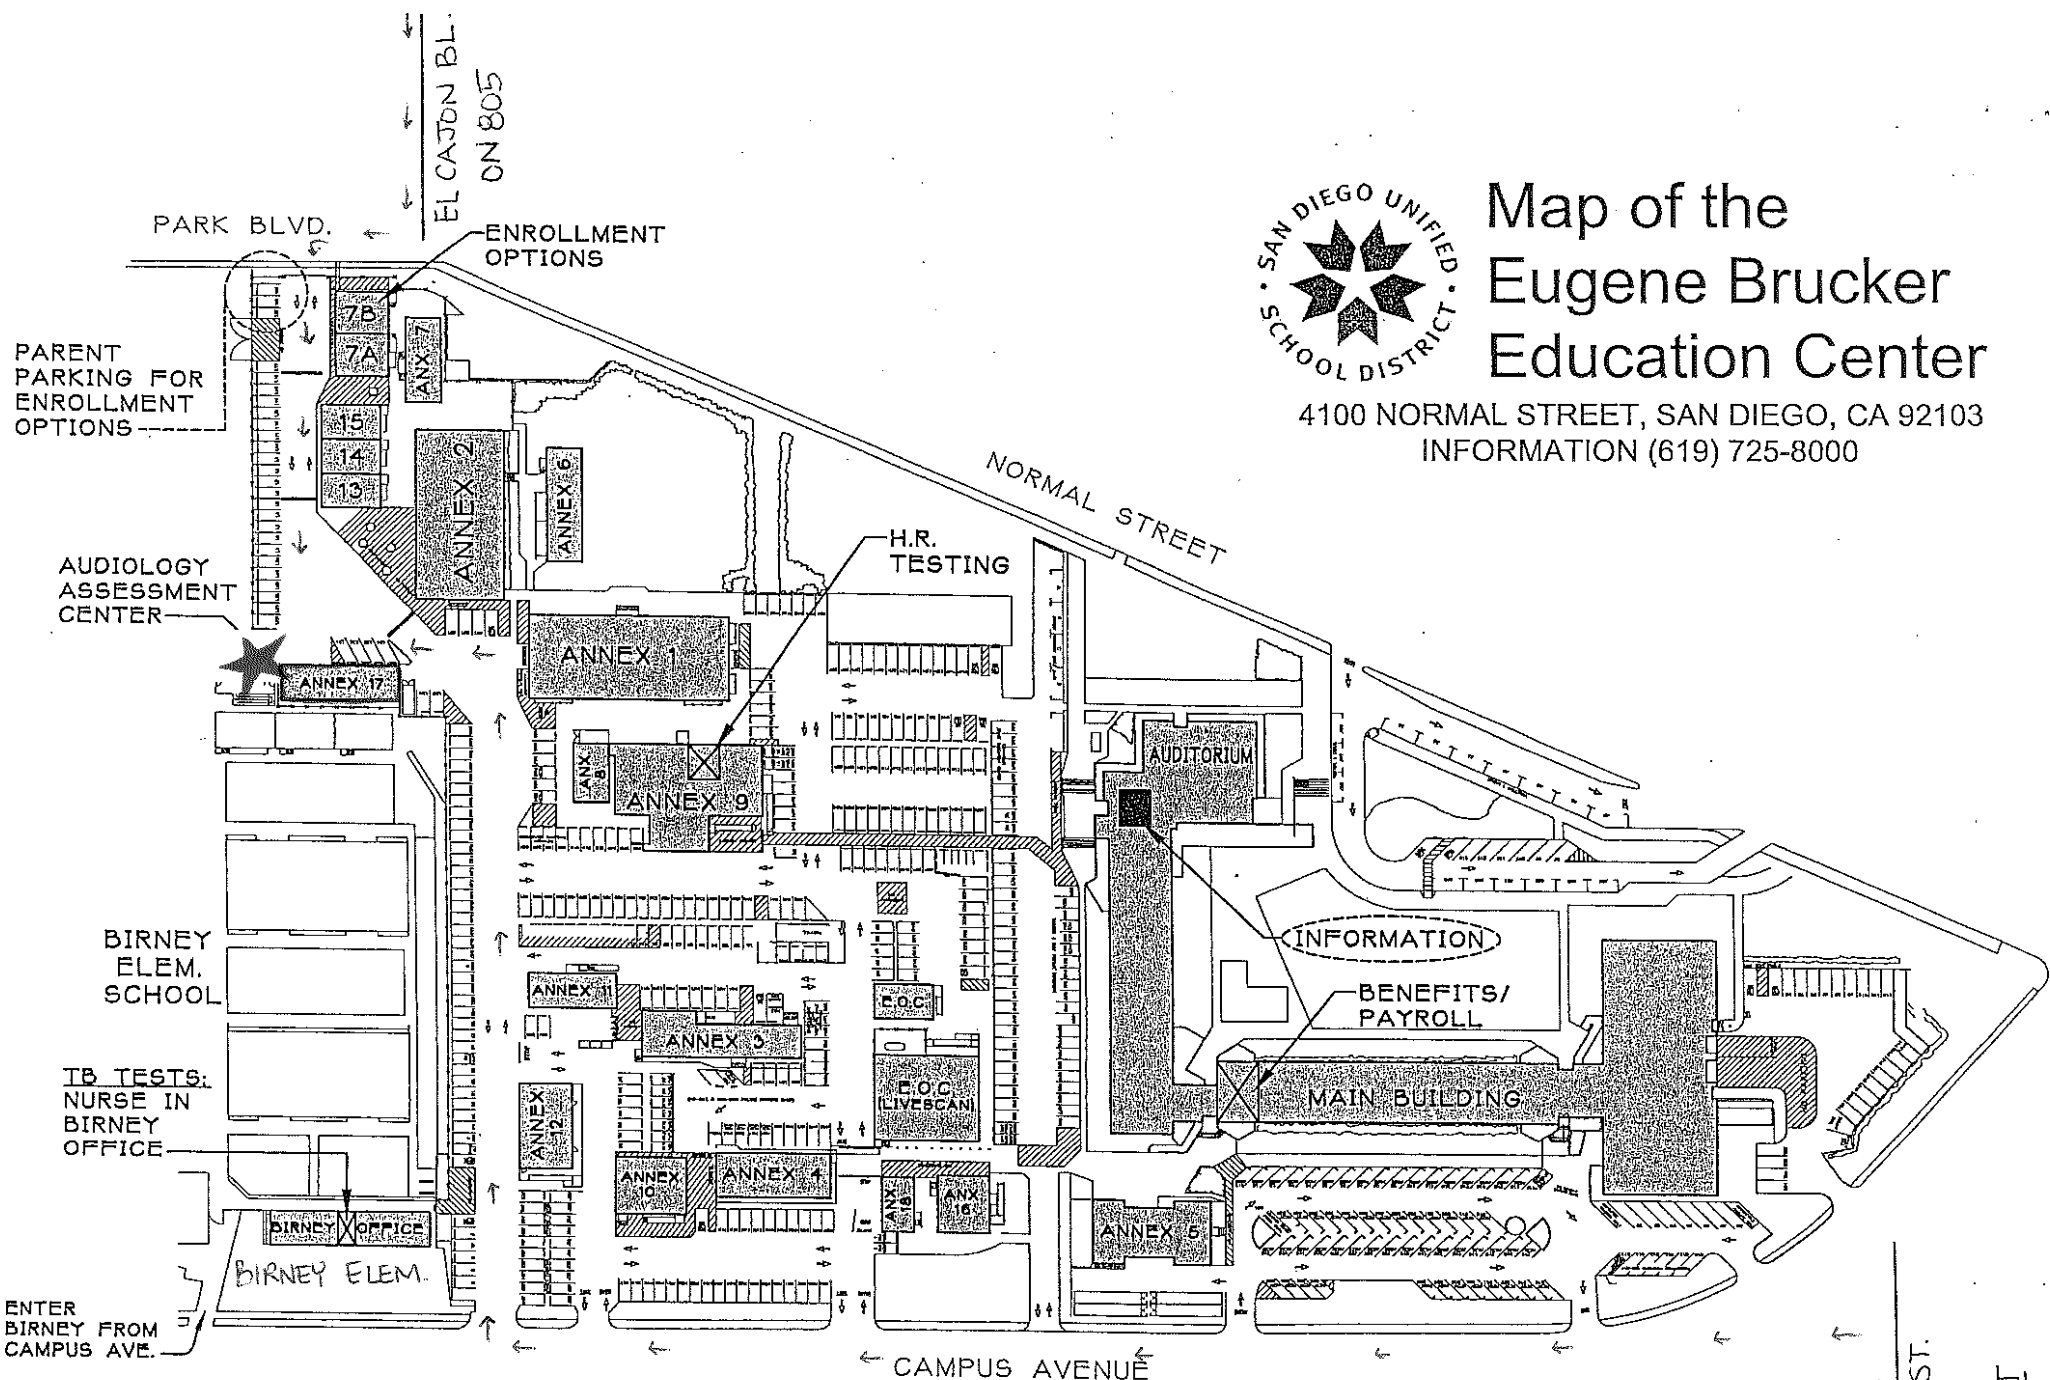

# Map of the Eugene Brucker Education Center

4100 NORMAL STREET, SAN DIEGO, CA 92103  
INFORMATION (619) 725-8000

WASHINGTON ST.  
ON 163  
GOING EAST