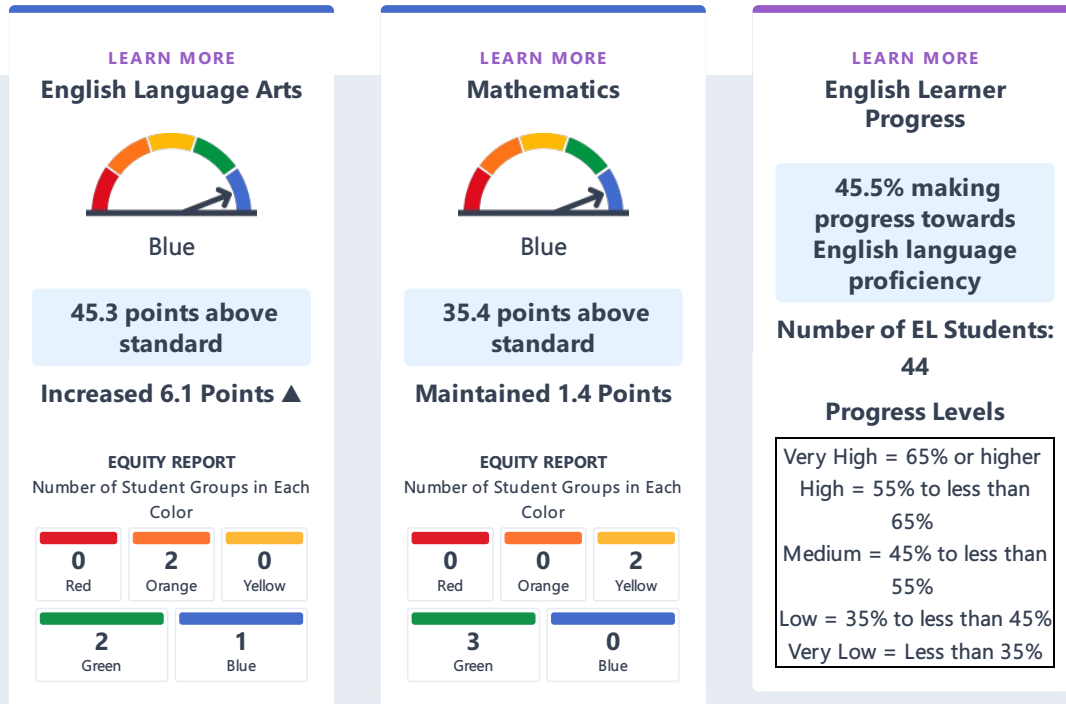

Birney Elementary

Explore the performance of Birney Elementary under California's Accountability System.

School Details

NAME Birney Elementary	ADDRESS 4345 Campus Avenue San Diego, CA 92103-2406	WEBSITE http://new.sandi.net/sch...	GRADES SERVED K-5
----------------------------------	--	---	-----------------------------

Student Population

Explore information about this school's student population.

Academic Performance

View Student Assessment Results and other aspects of school performance.

BIRNEY ELEMENTARY

Academic Engagement