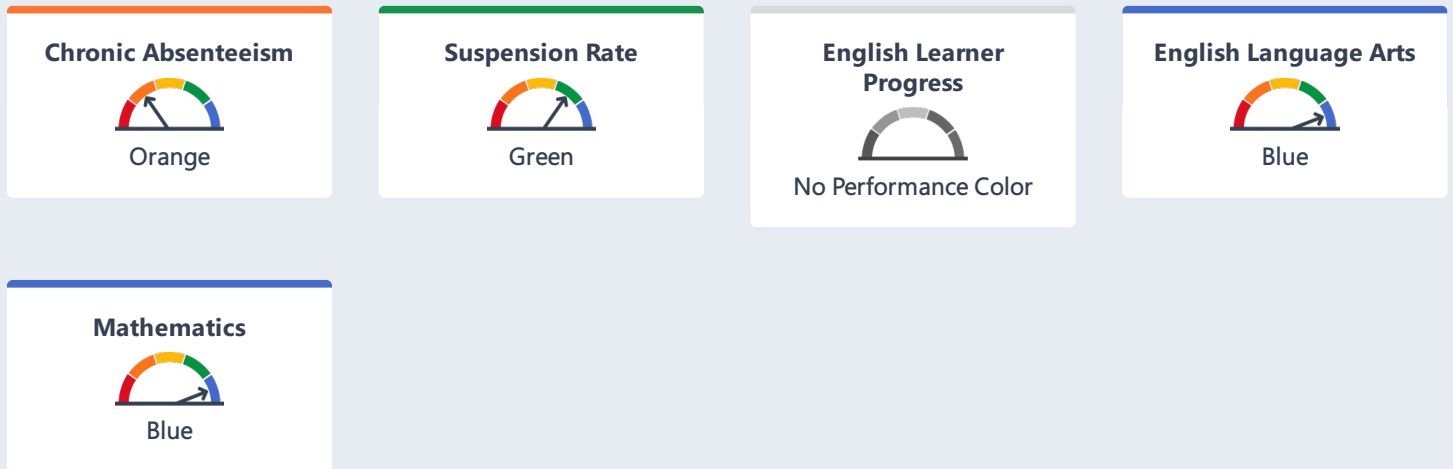

Birney Elementary

Explore the performance of Birney Elementary under California's Accountability System.

School Details

NAME Birney Elementary	ADDRESS 4345 Campus Avenue San Diego, CA 92103-2406	WEBSITE http://new.sandi.net/sch...	GRADES SERVED K-5
----------------------------------	--	---	-----------------------------

Student Population

Explore information about this school's student population.

Academic Performance

View Student Assessment Results and other aspects of school performance.

BIRNEY ELEMENTARY

Academic Engagement

See information that shows how well schools are engaging students in their learning.

Conditions & Climate

View data related to how well schools are providing a healthy, safe and welcoming environment.

[LEARN MORE](#)

Suspension Rate

Green

0.7% suspended at least once

Maintained 0.2%

EQUITY REPORT
Number of Student Groups in Each Color

0 Red	4 Orange	0 Yellow
0 Green	4 Blue	