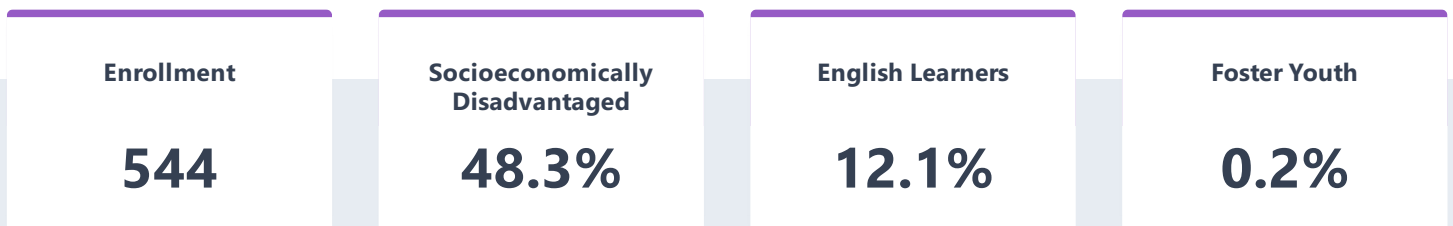

Birney Elementary

Explore the performance of Birney Elementary under California's Accountability System.

School Details

NAME Birney Elementary	ADDRESS 4345 Campus Avenue San Diego, CA 92103-2406	WEBSITE http://new.sandi.net/sch...	GRADES SERVED K-5
----------------------------------	--	---	-----------------------------

Student Population

Explore information about this school's student population.

Academic Performance

View Student Assessment Results and other aspects of school performance.

BIRNEY ELEMENTARY

Academic Engagement