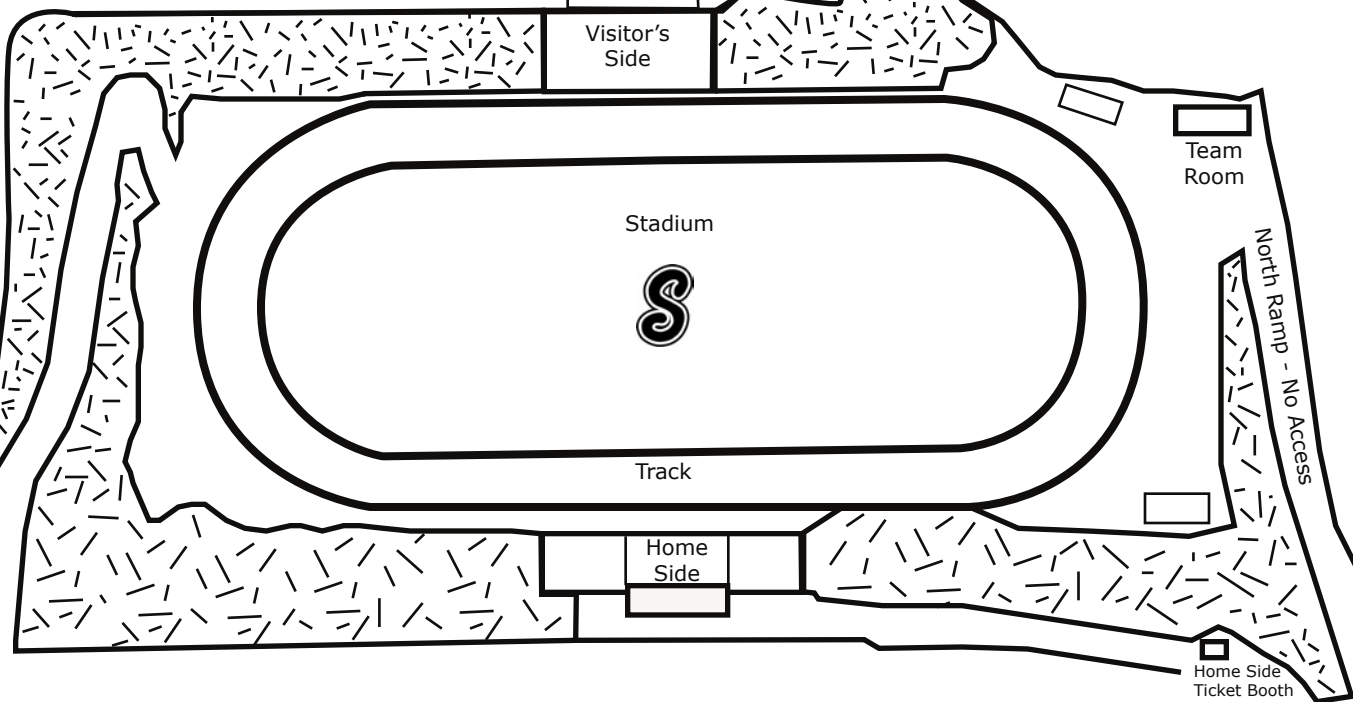

**JUNIPERO SERRA HIGH SCHOOL  
ATHLETIC FACILITIES**  
Edited By Jeffrey Thomas - May 2007

Lacrosse/Soccer

Upper Field

Lacrosse/Soccer

Visitor Side Ticket Booth

Baseball Complex

Field Hockey

Softball Complex

Visitor's Side

Stadium

Track

Home Side

Team Room

Home Side Ticket Booth

North Ramp - No Access

Locker Rooms

Lunch Court

400 Bldg