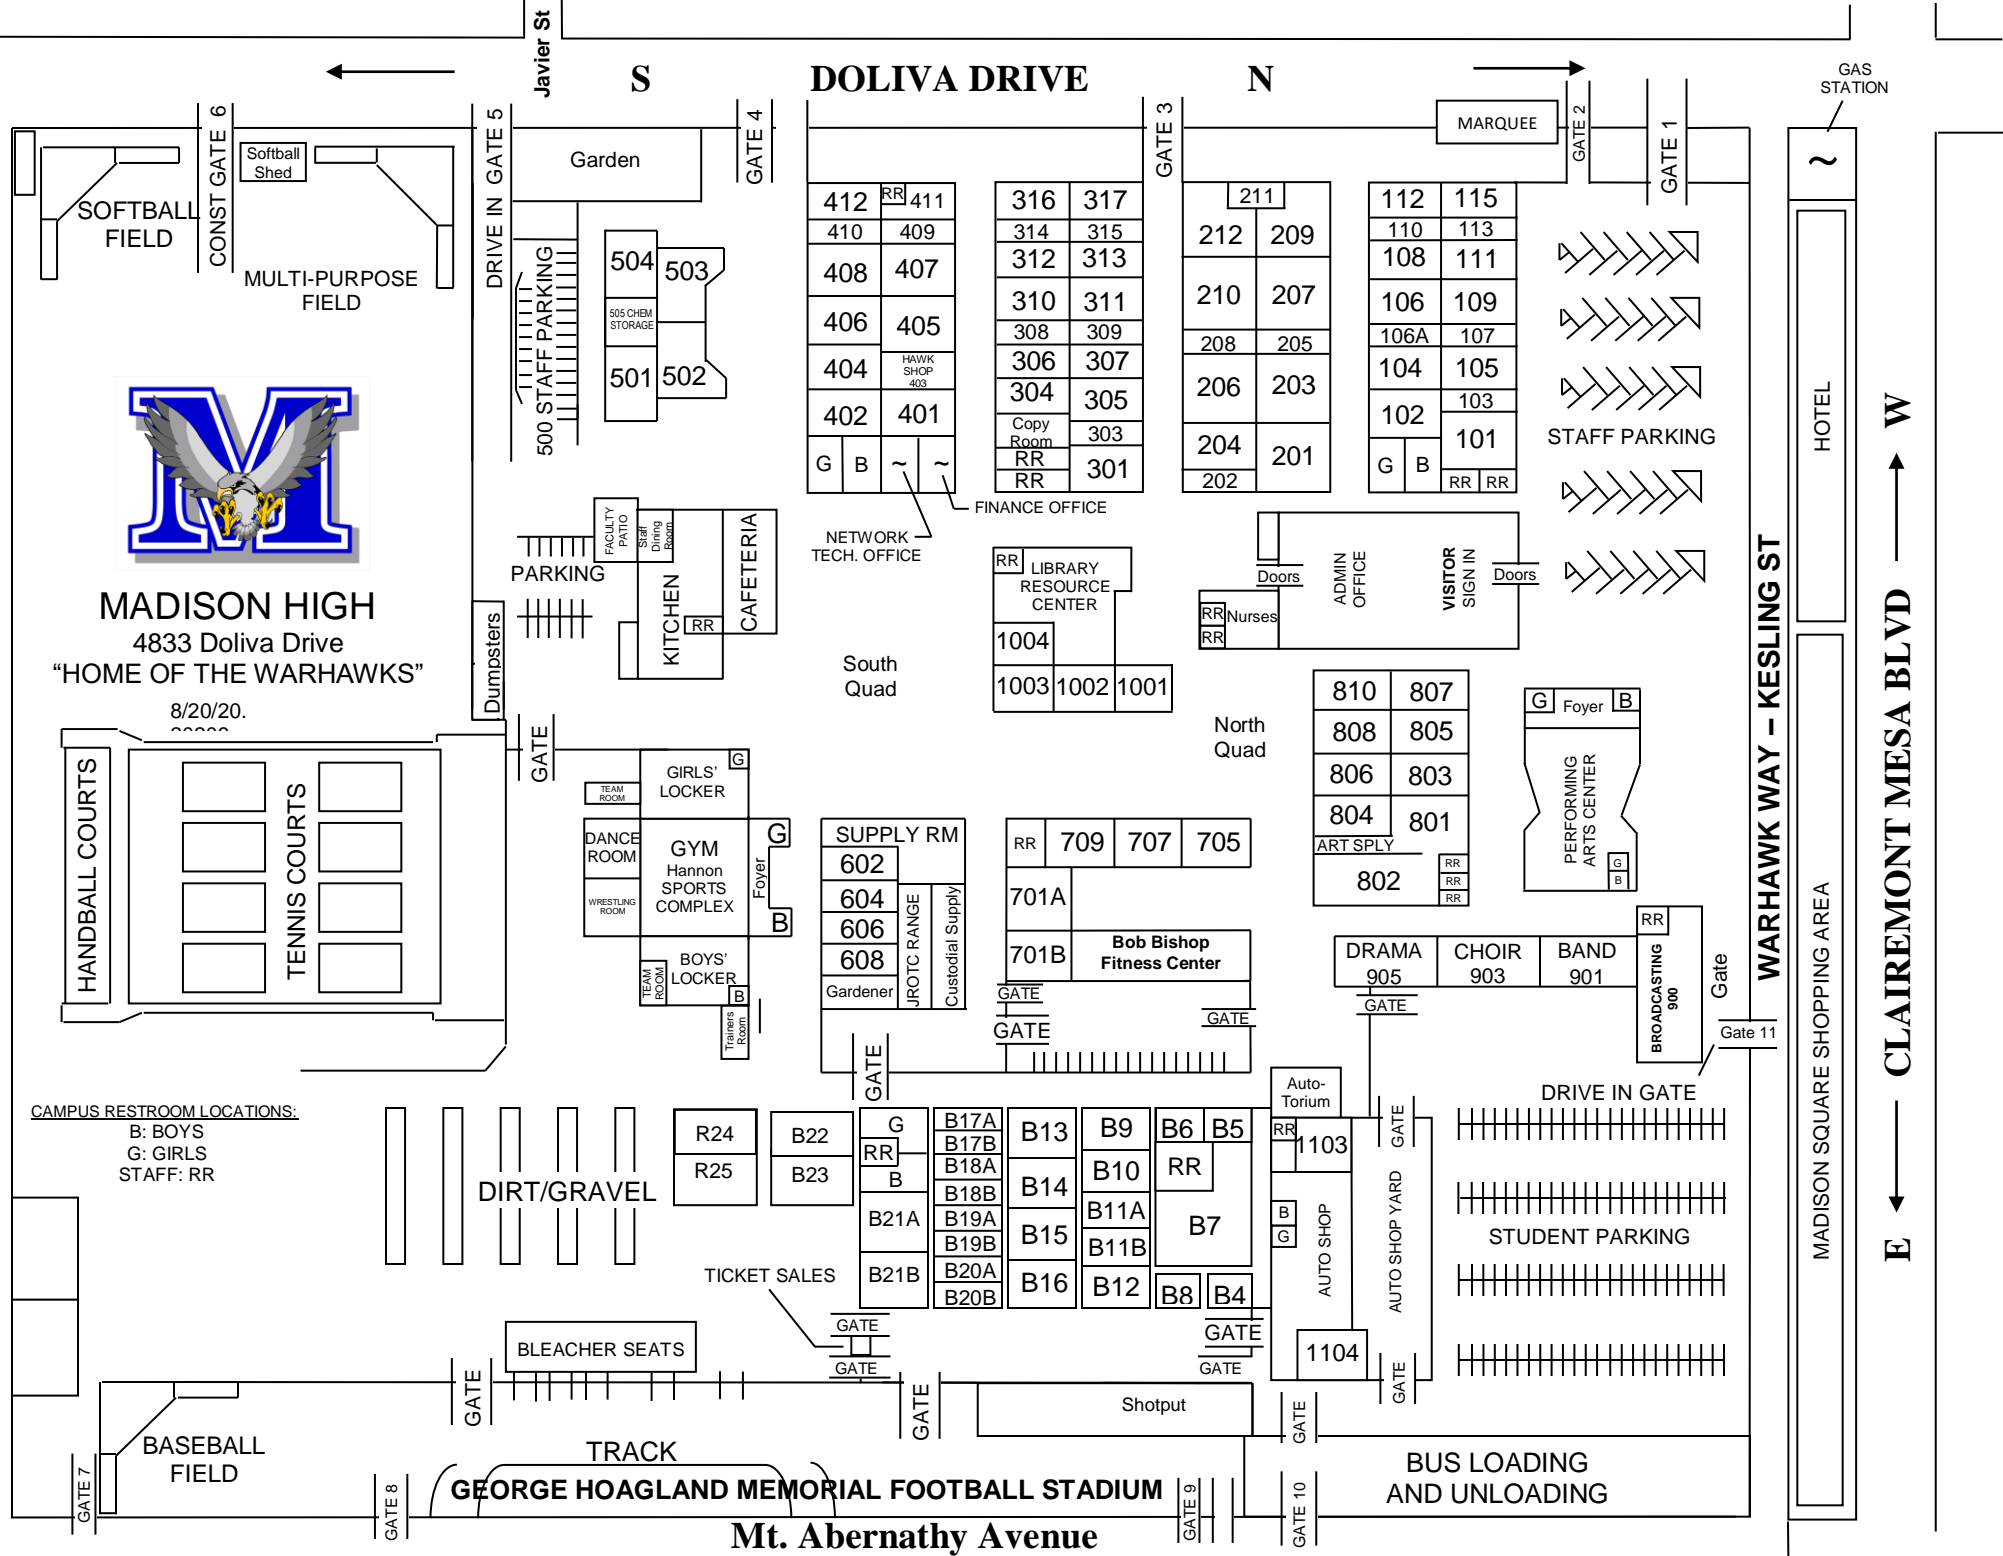

**MADISON HIGH**  
4833 Doliva Drive  
"HOME OF THE WARHAWKS"

8/20/20.  
33333

CAMPUS RESTROOM LOCATIONS:  
B: BOYS  
G: GIRLS  
STAFF: RR

GAS STATION

HOTEL

WARHAWK WAY - KESLING ST

MADISON SQUARE SHOPPING AREA

← E → CLAIREMONT MESA BLVD → W

GEORGE HOAGLAND MEMORIAL FOOTBALL STADIUM

Mt. Abernathy Avenue