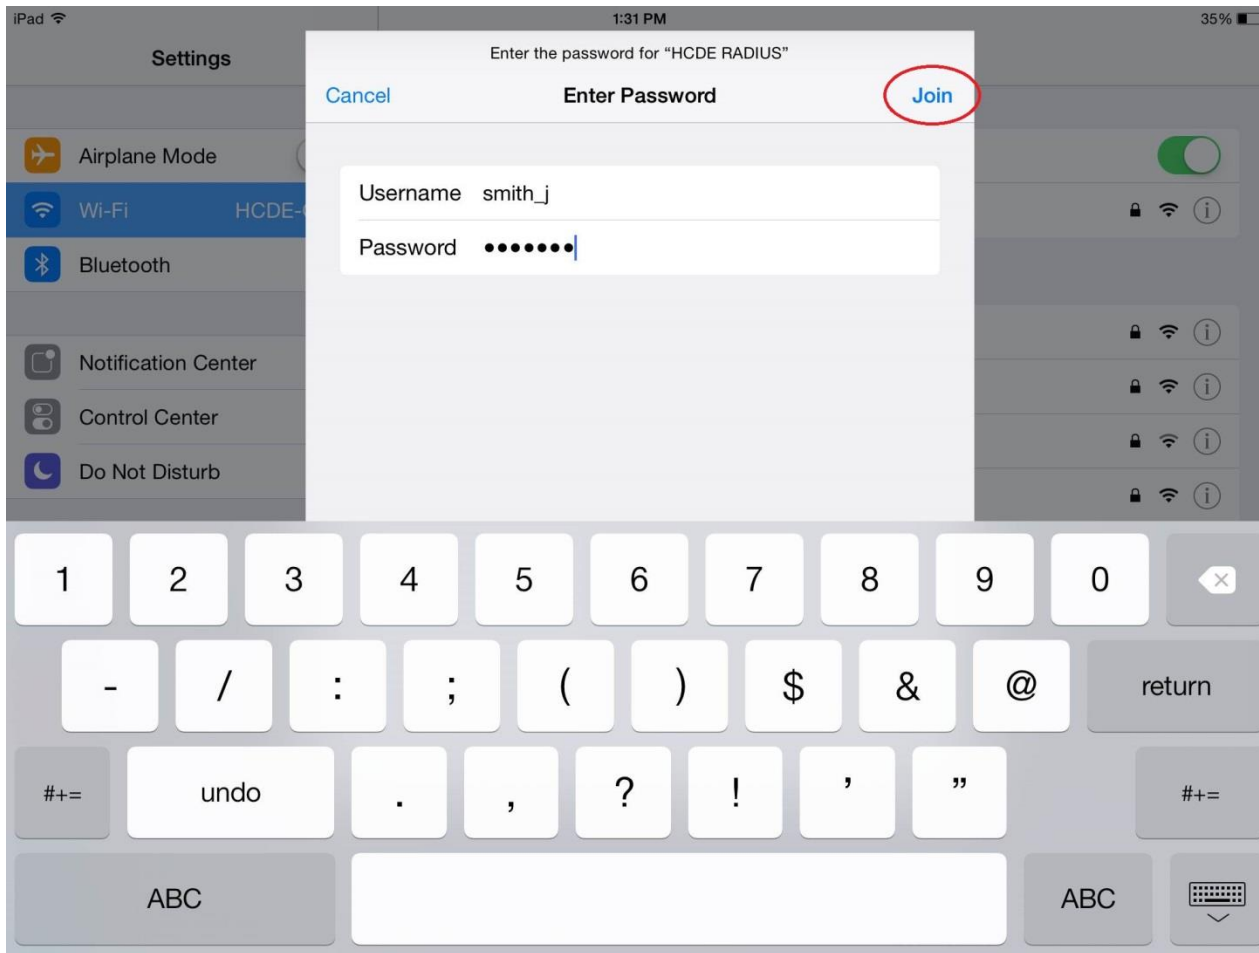

Logging an iPad or iPhone on to HCDE RADIUS

Find the settings tile

Press the Wi-Fi tab on the left

Under CHOOSE A NETWORK, select HCDE RADIUS

After you select HCDE RADIUS, this screen will appear

Enter your HCDE Username. This is your HCDE email address WITHOUT @hcde.org

Enter your password & then press the Join button

This will be the next screen to appear

Press the Accept button

After a moment, the screen will switch to this. When you see a check mark, you are done