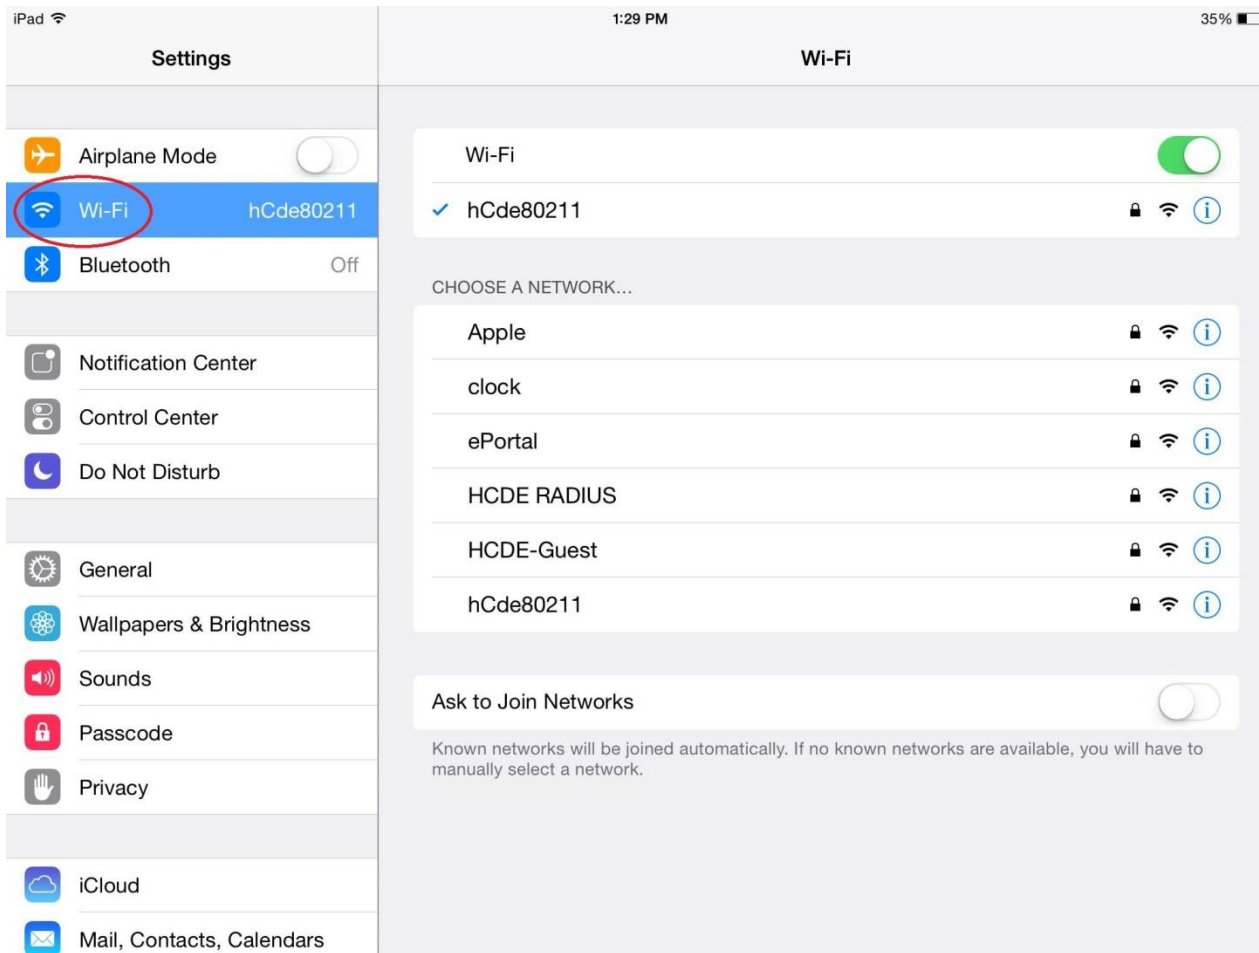

Logging an iPad or iPhone on to HCDE RADIUS

Find the settings tile

Press the Wi-Fi tab on the left

Under CHOOSE A NETWORK, select HCDE RADIUS

After you select HCDE RADIUS, this screen will appear

Enter your HCDE Username. This is your HCDE email address WITHOUT @hcde.org