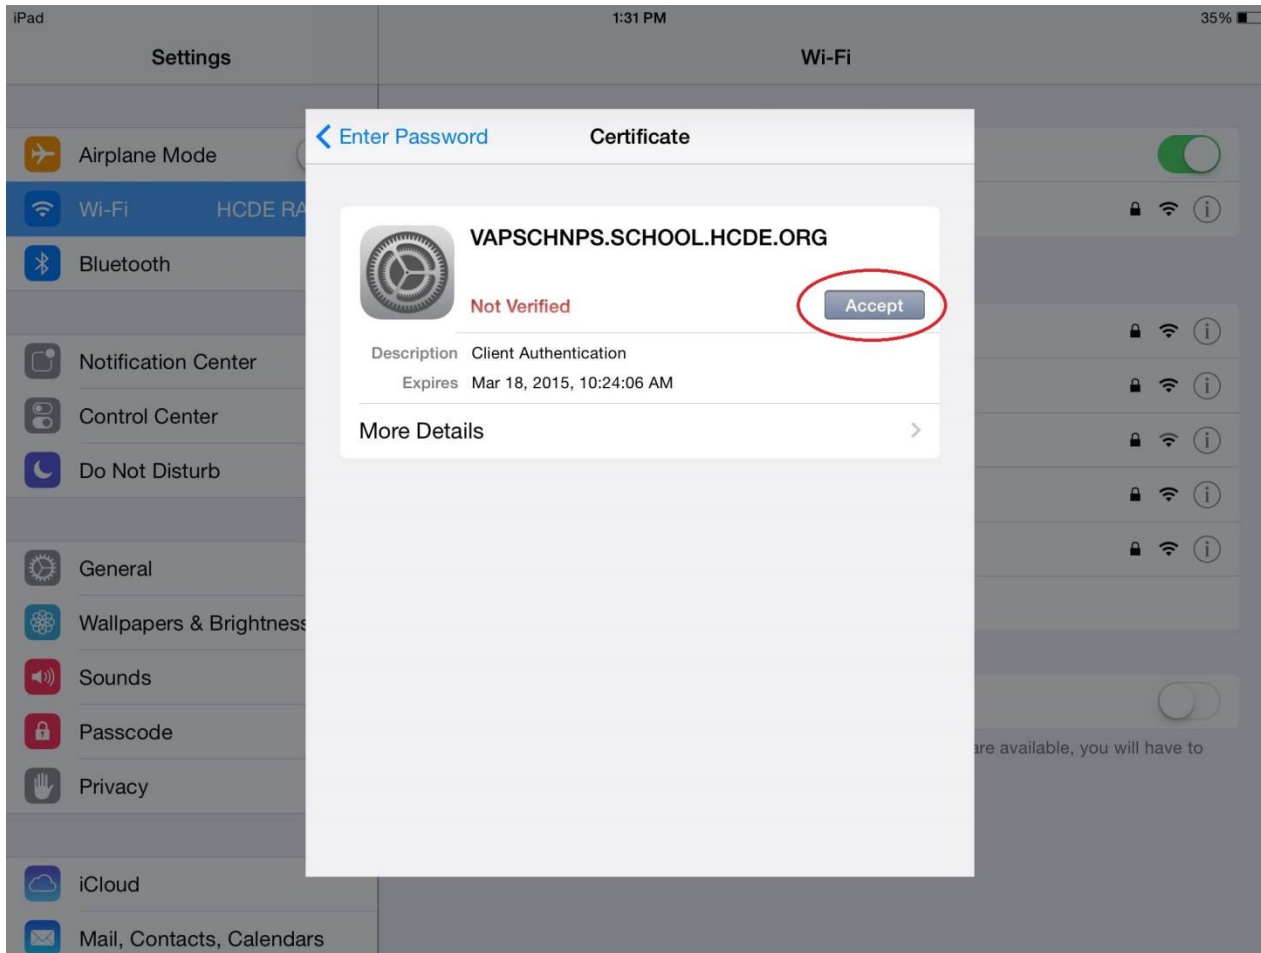

Logging an iPad or iPhone on to HCDE RADIUS

Find the settings tile

Press the Wi-Fi tab on the left

Under CHOOSE A NETWORK, select HCDE RADIUS

After you select HCDE RADIUS, this screen will appear

Enter your HCDE Username. This is your HCDE email address WITHOUT @hcde.org

Enter your password & then press the Join button

This will be the next screen to appear

Press the Accept button

After a moment, the screen will switch to this. When you see a check mark, you are done