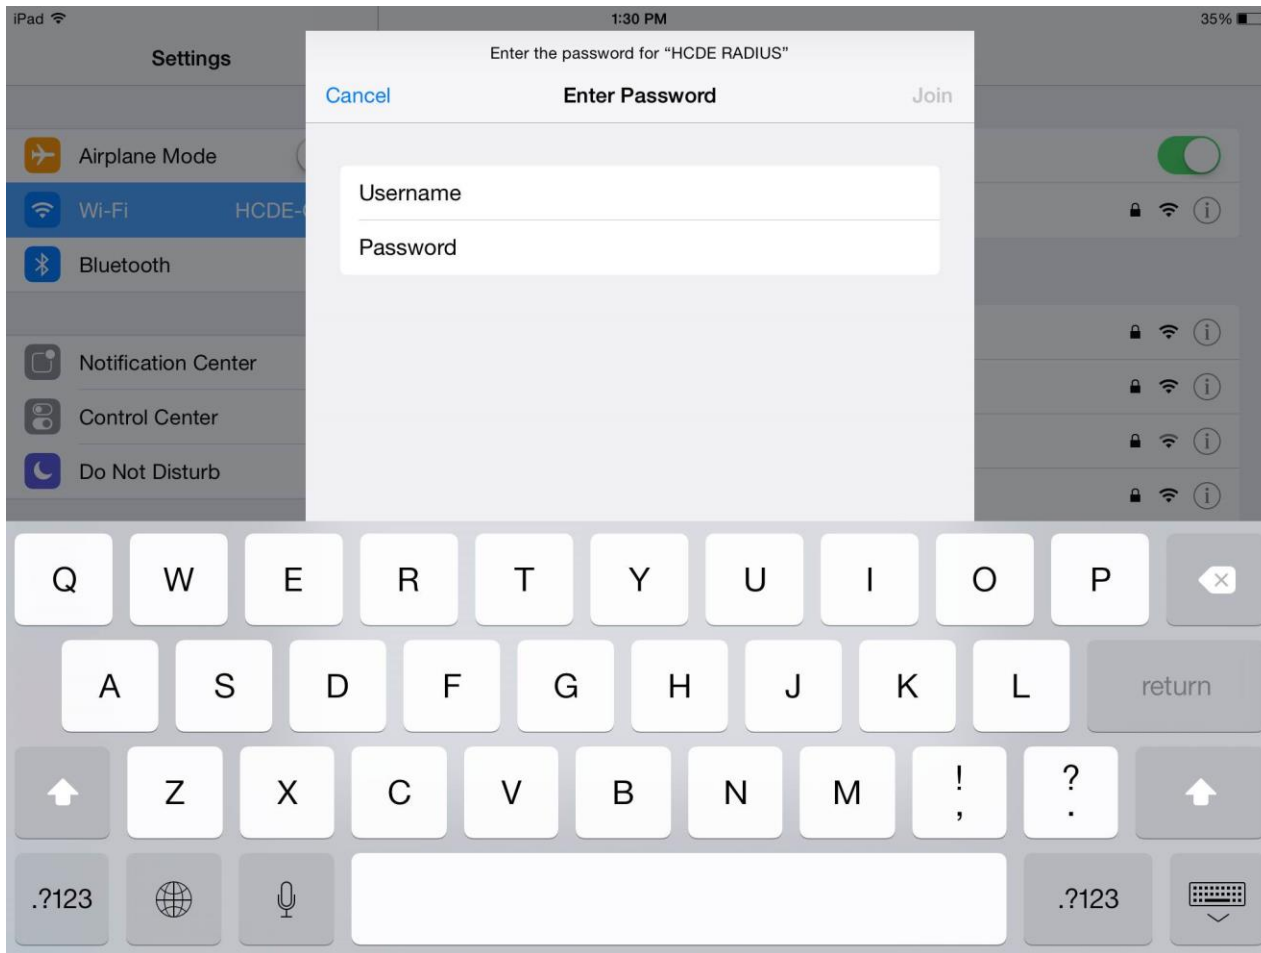

Logging an iPad or iPhone on to HCDE RADIUS

Find the settings tile

Press the Wi-Fi tab on the left

Under CHOOSE A NETWORK, select HCDE RADIUS

After you select HCDE RADIUS, this screen will appear

Enter your HCDE Username. This is your HCDE email address WITHOUT @hcde.org

Enter your password & then press the Join button

This will be the next screen to appear

Press the Accept button

After a moment, the screen will switch to this. When you see a check mark, you are done