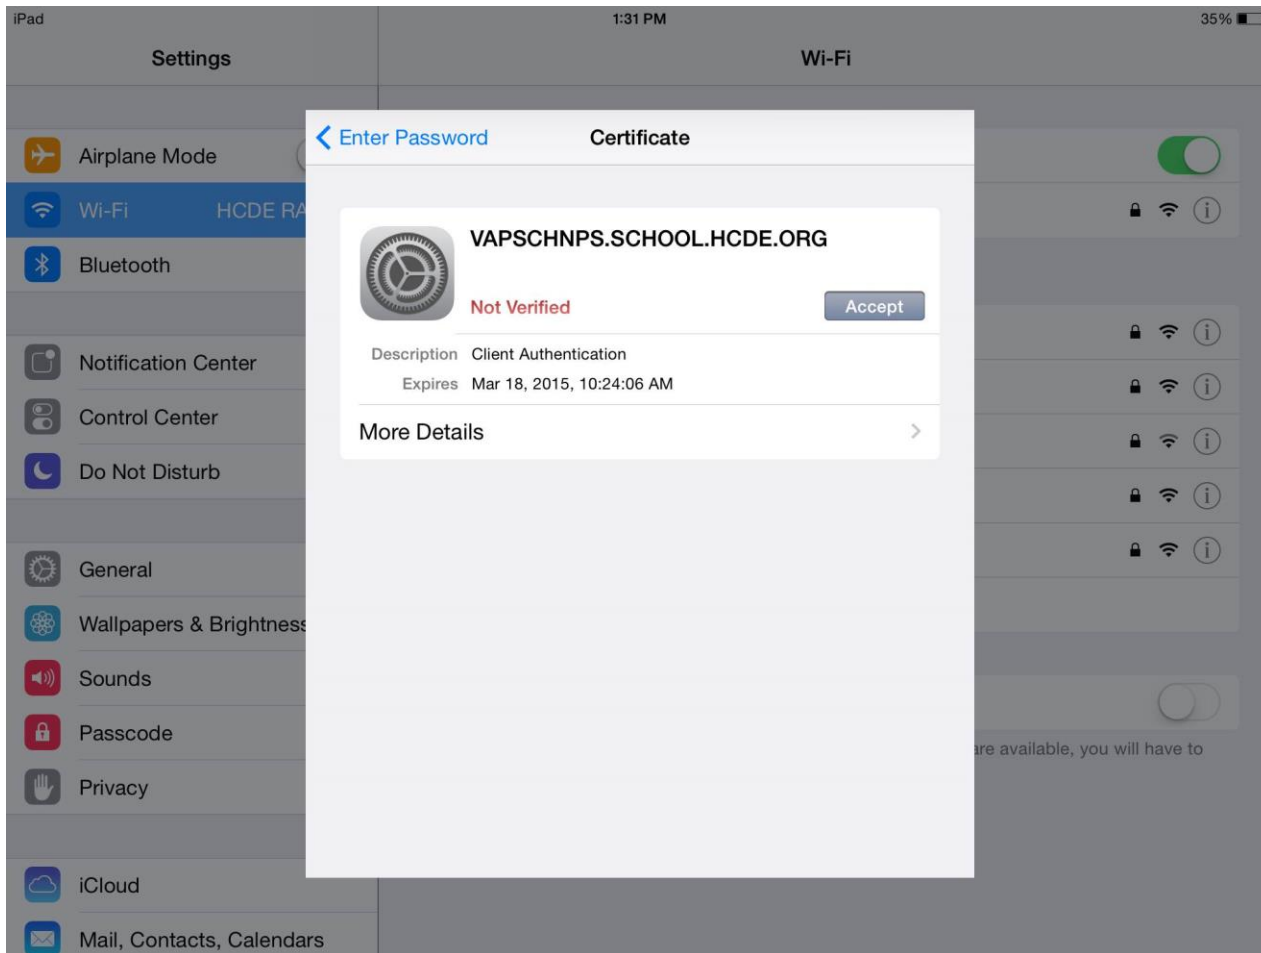

Logging an iPad or iPhone on to HCDE RADIUS

Find the settings tile

Press the Wi-Fi tab on the left

Under CHOOSE A NETWORK, select HCDE RADIUS

After you select HCDE RADIUS, this screen will appear

Enter your HCDE Username. This is your HCDE email address WITHOUT @hcde.org

Enter your password & then press the Join button

This will be the next screen to appear

Press the Accept button

After a moment, the screen will switch to this. When you see a check mark, you are done