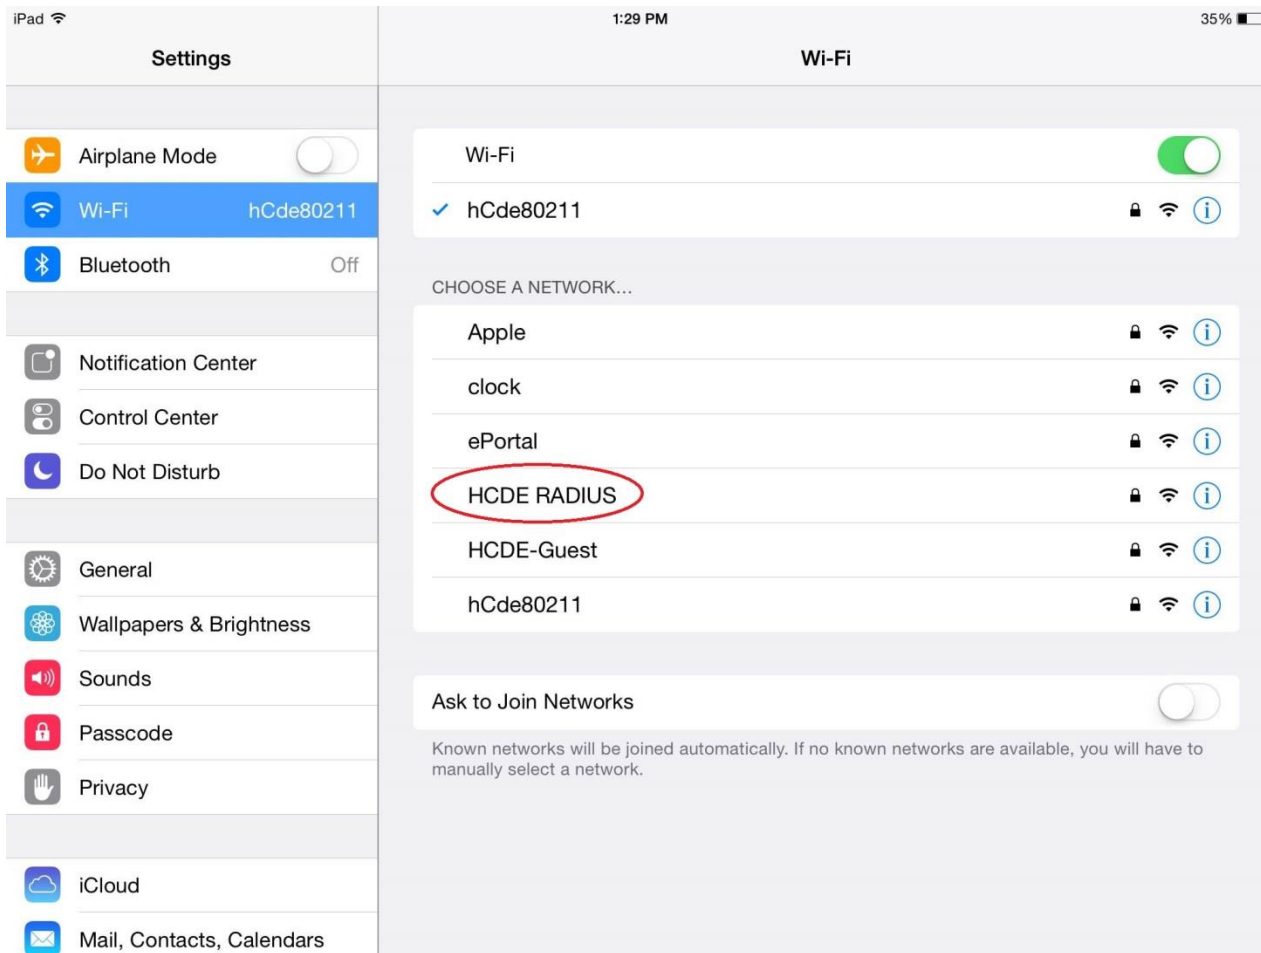

Logging an iPad or iPhone on to HCDE RADIUS

Find the settings tile

Press the Wi-Fi tab on the left

Under CHOOSE A NETWORK, select HCDE RADIUS

After you select HCDE RADIUS, this screen will appear

Enter your HCDE Username. This is your HCDE email address WITHOUT @hcde.org

Enter your password & then press the Join button

This will be the next screen to appear

Press the Accept button

After a moment, the screen will switch to this. When you see a check mark, you are done