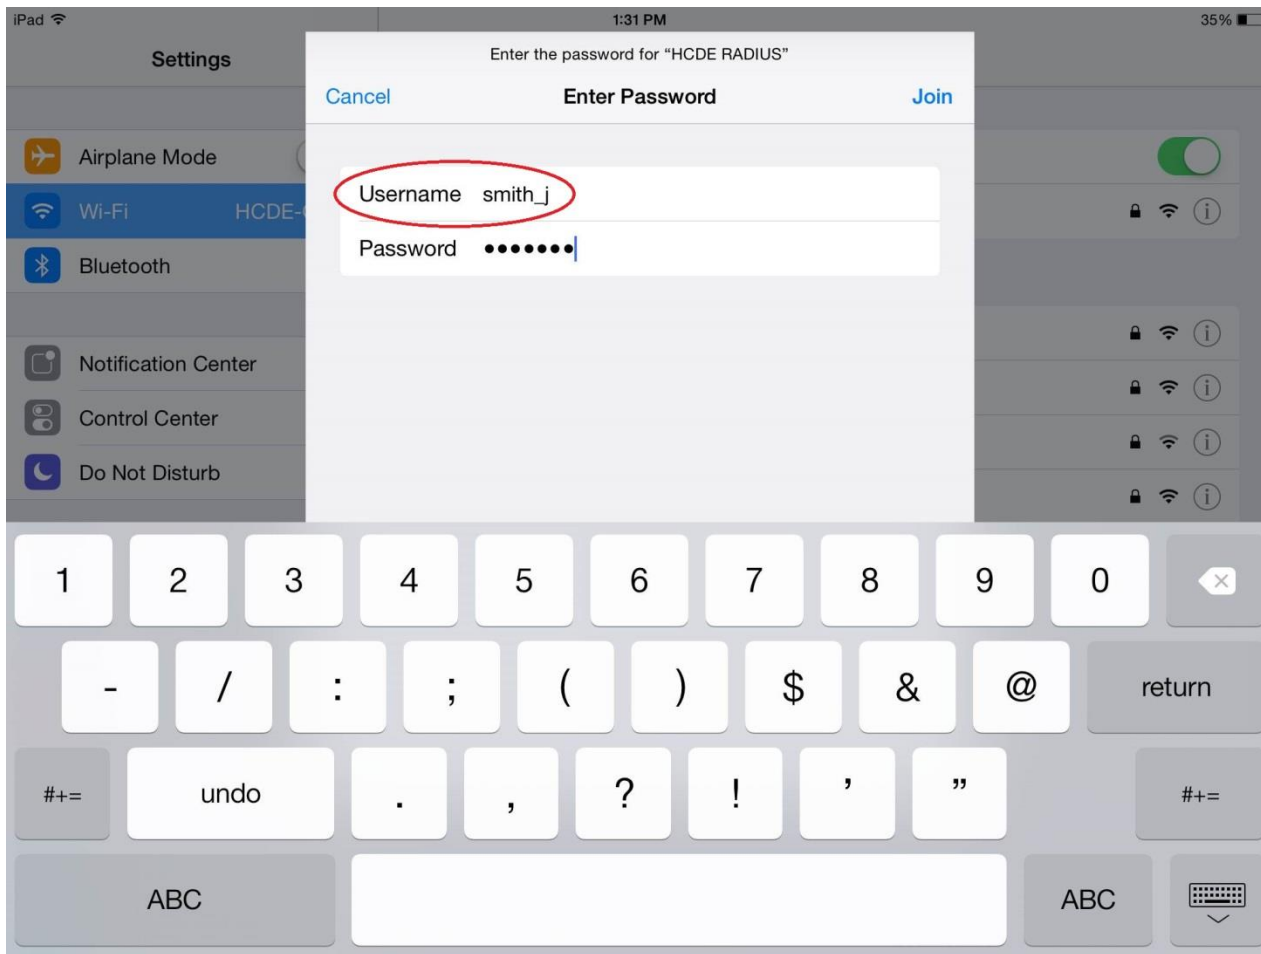

Logging an iPad or iPhone on to HCDE RADIUS

Find the settings tile

Press the Wi-Fi tab on the left

Under CHOOSE A NETWORK, select HCDE RADIUS

After you select HCDE RADIUS, this screen will appear

Enter your HCDE Username. This is your HCDE email address WITHOUT @hcde.org

Enter your password & then press the Join button

This will be the next screen to appear

Press the Accept button

After a moment, the screen will switch to this. When you see a check mark, you are done