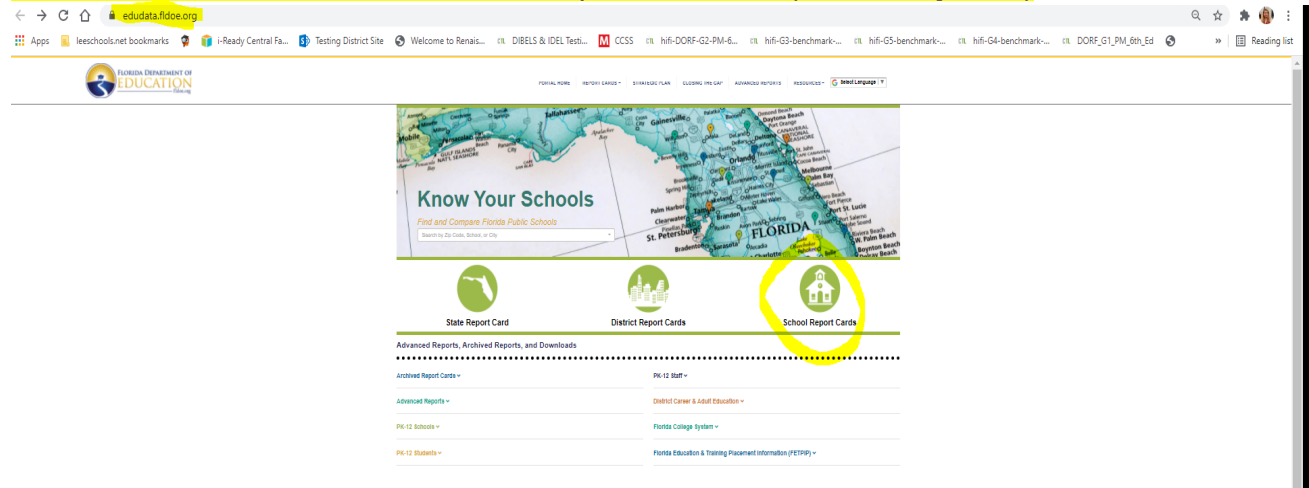

Varsity Lakes Middle School
SPAR School Report Card Report

Instructions:

Web address to retrieve SPAR report is <https://edudata.fldoe.org/>
Once on the site, click on the School Report Card Link (circled in yellow)

Instructions: Use the school and district selection boxes below to navigate to a school's report card. Suggested options will appear as you type in each box.